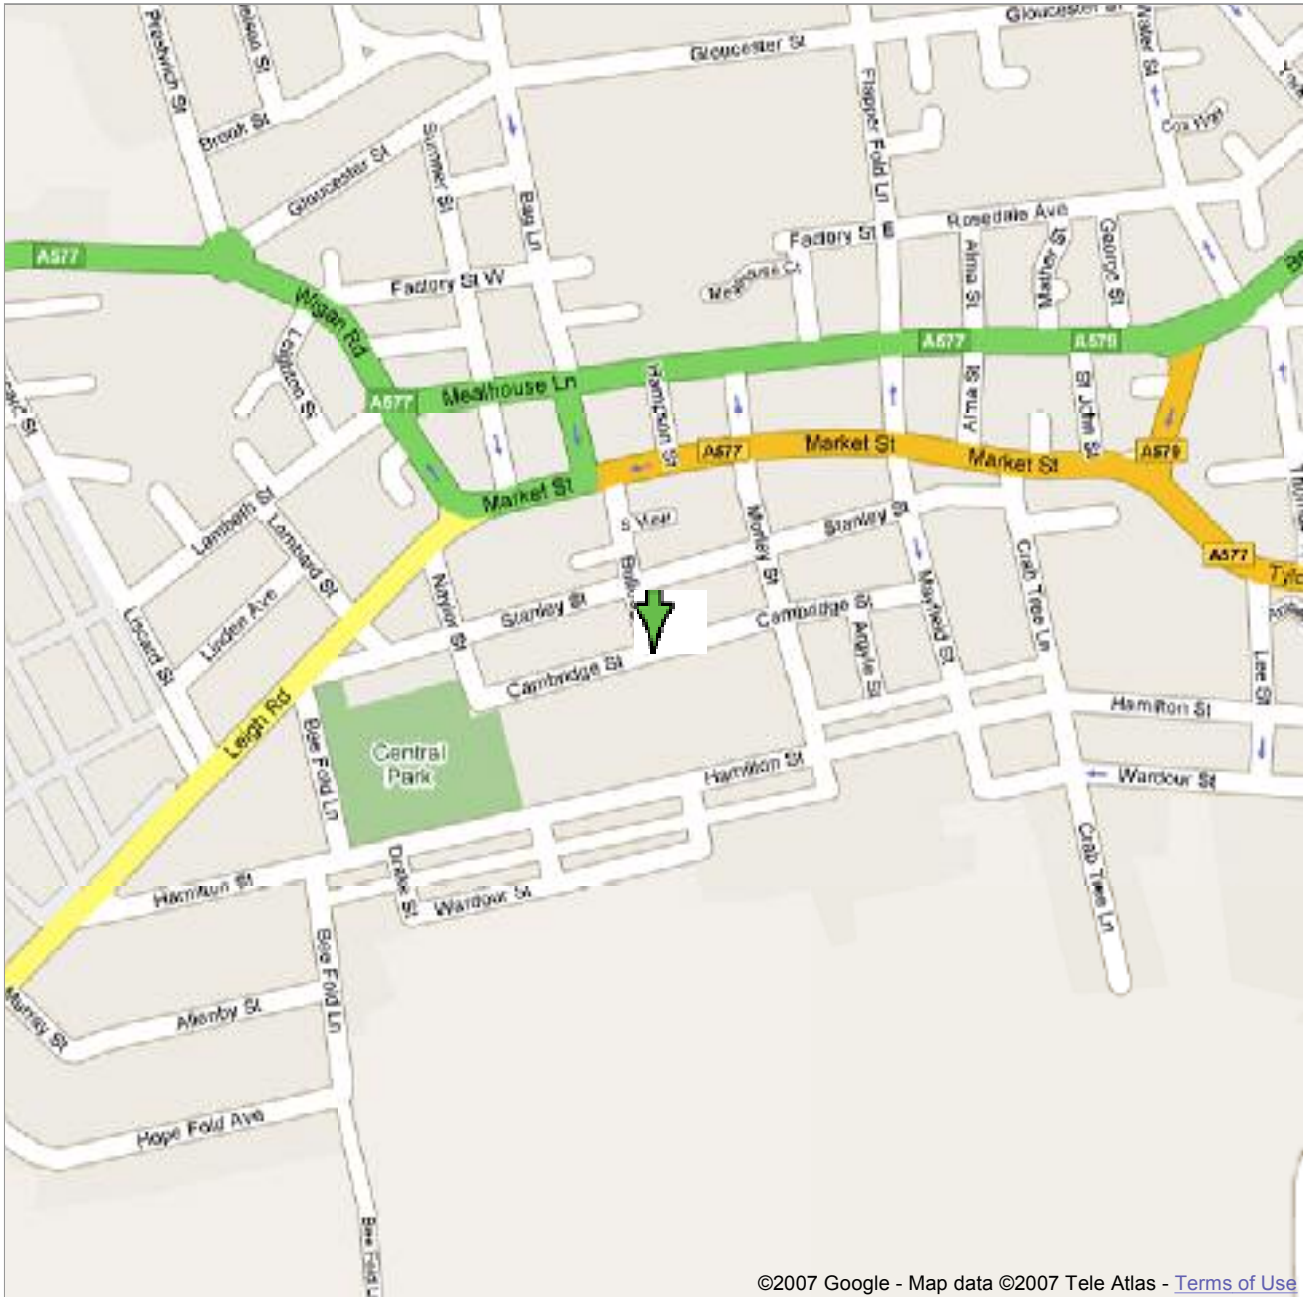

Address **Cambridge St**
Atherton
Manchester, Wigan M46

©2007 Google - Map data ©2007 Tele Atlas - [Terms of Use](#)